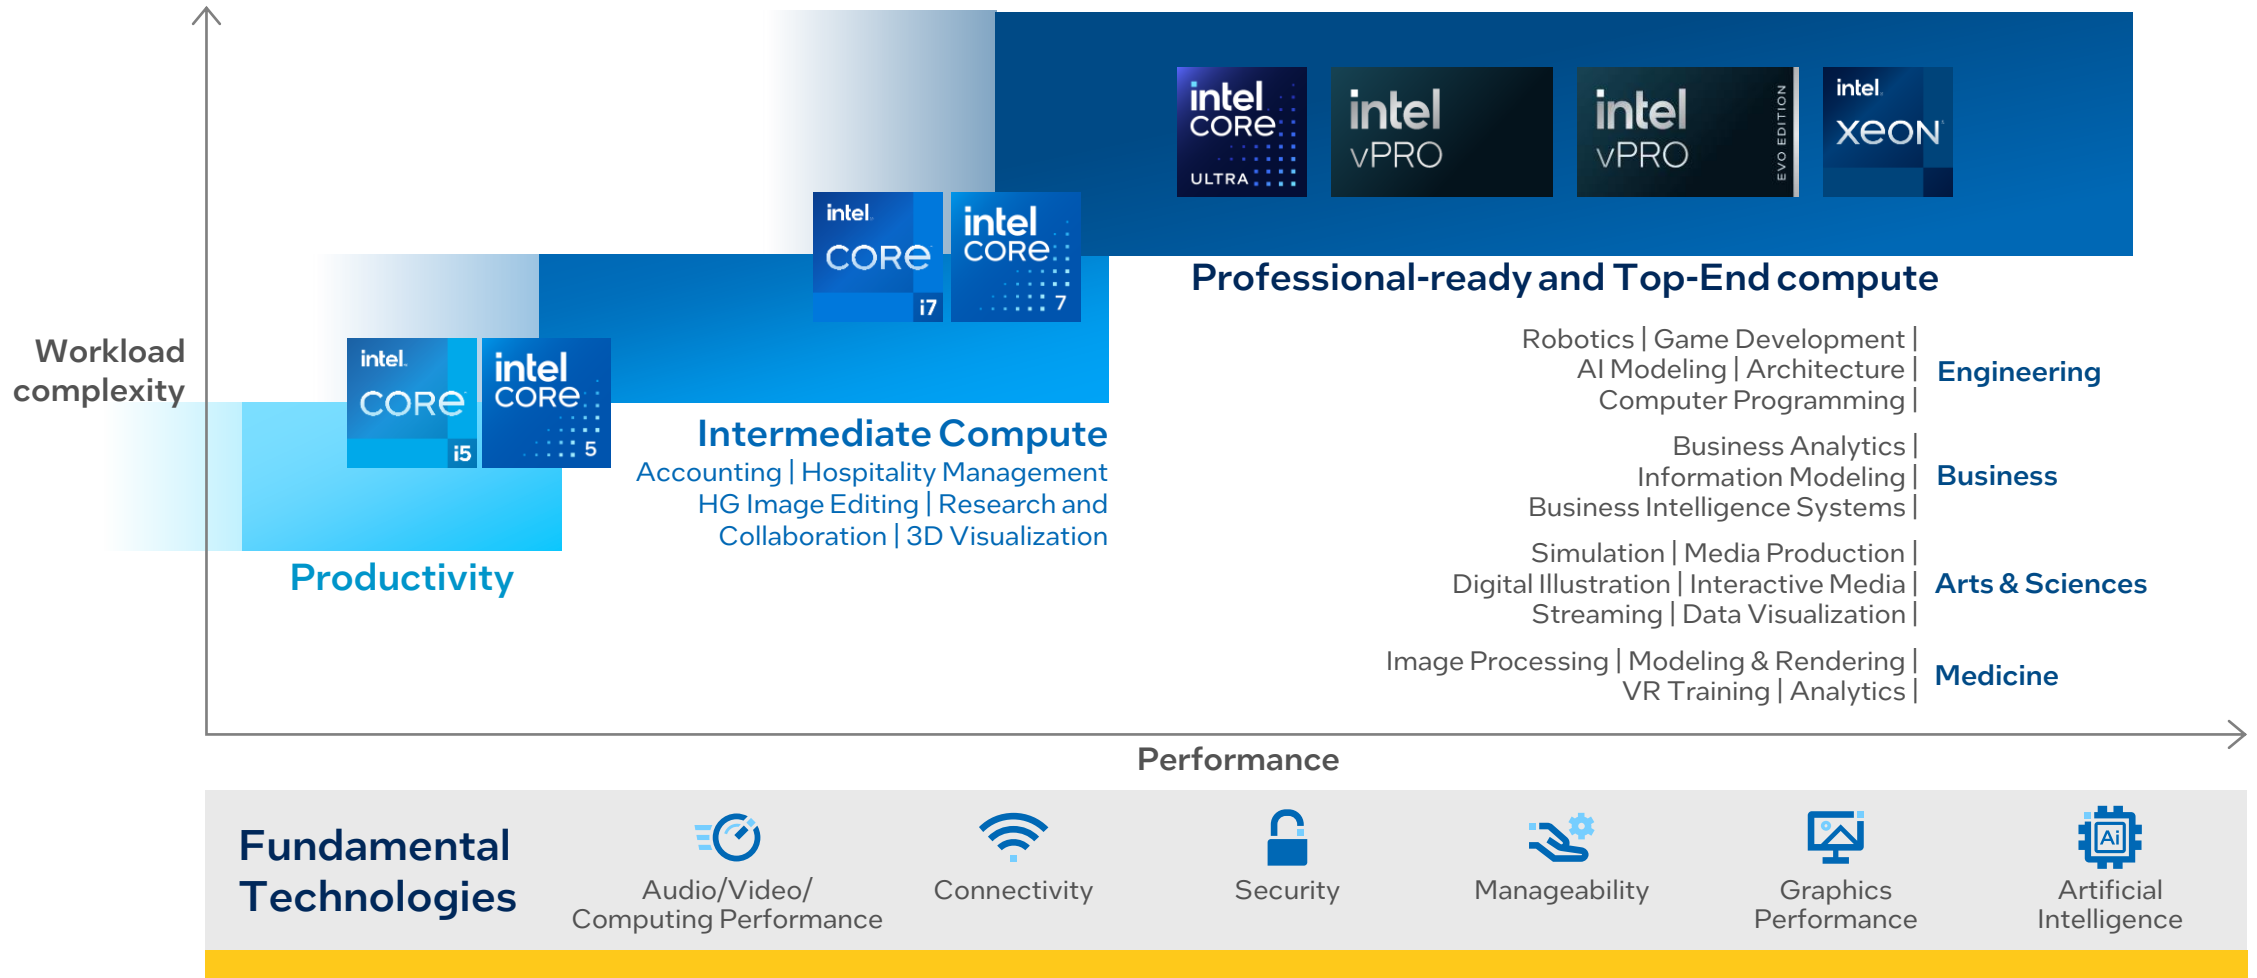

Intel Delivers a Variety of Choices for Educators

For Intel vPro® for Windows systems only; OEM enabling varies; not available on ChromeOS.